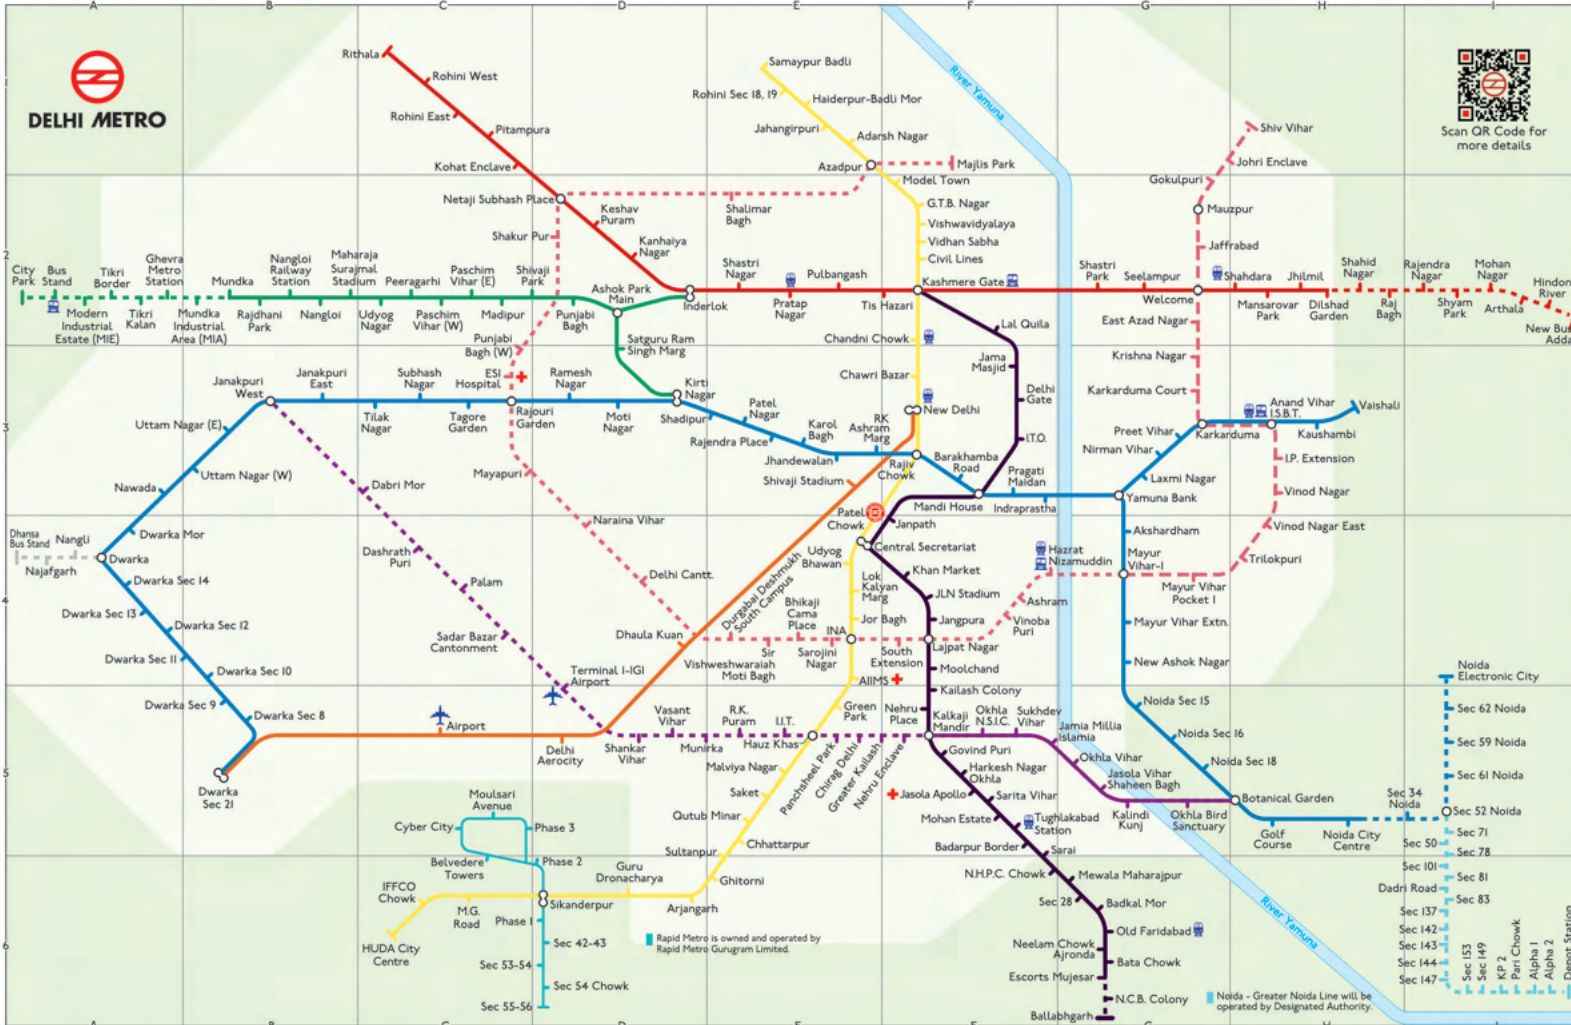

# DELHI METRO

## ROUTE MAP

**Key to Lines**

Operational	Length (KM)	Under Construction	Length (KM)
Line 1 - Red Line Rithala-Dilshad Garden	25.09	Line 1 - Red Line Dilshad Garden-New Bus Adda	09.60
Line 2 - Yellow Line Samaypur Badli-HUDA City Centre	49.31	Line 3 - Blue Line Noida City Ctr-Noida Electronic City	06.67
Line 3 - Blue Line Dwarka Sec 21-Noida City Centre	49.84	Line 5 - Green Line Mundka-City Park	11.18
Line 4 - Blue Line Yamuna Bank-Anand Vihar I.S.B.T.	08.74	Line 6 - Violet Line Escorts Mujesar-Balabhgarh	03.20
Line 5 - Green Line Kirti Nagar / Inderlok-Mundka	18.46	Line 7 - Pink Line Majlis Park-Shiv Vihar	58.59
Line 6 - Violet Line Kashmere Gate-Escorts Mujesar	43.40	Line 8 - Magenta Line Janakpuri West-Kalkaji Mandir	25.59
Line 8 - Magenta Line Botanical Garden-Kalkaji Mandir	12.64	Line 9 - Grey Line Dwarka-Dhansa Bus Stand	05.47
Orange Line* New Delhi-Dwarka Sec 21	22.70		
<b>Total</b>	<b>230.18</b>	<b>Total</b>	<b>(20.30)</b>